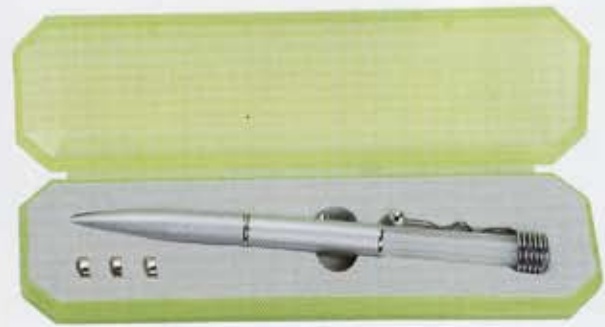

SM-106

BOX-61
(16.5 X 3.0 X 1.9 CM)

BOX-91
(18.5 X 5.0 X 1.5 CM)

BOX-69B
(17 X 4.5 X 2.0 CM)

Massage Pen # M-9840 + BOX-78

Magnetic Hanging Pen # M-9810

Radio Pen # M-9850

BOX-40